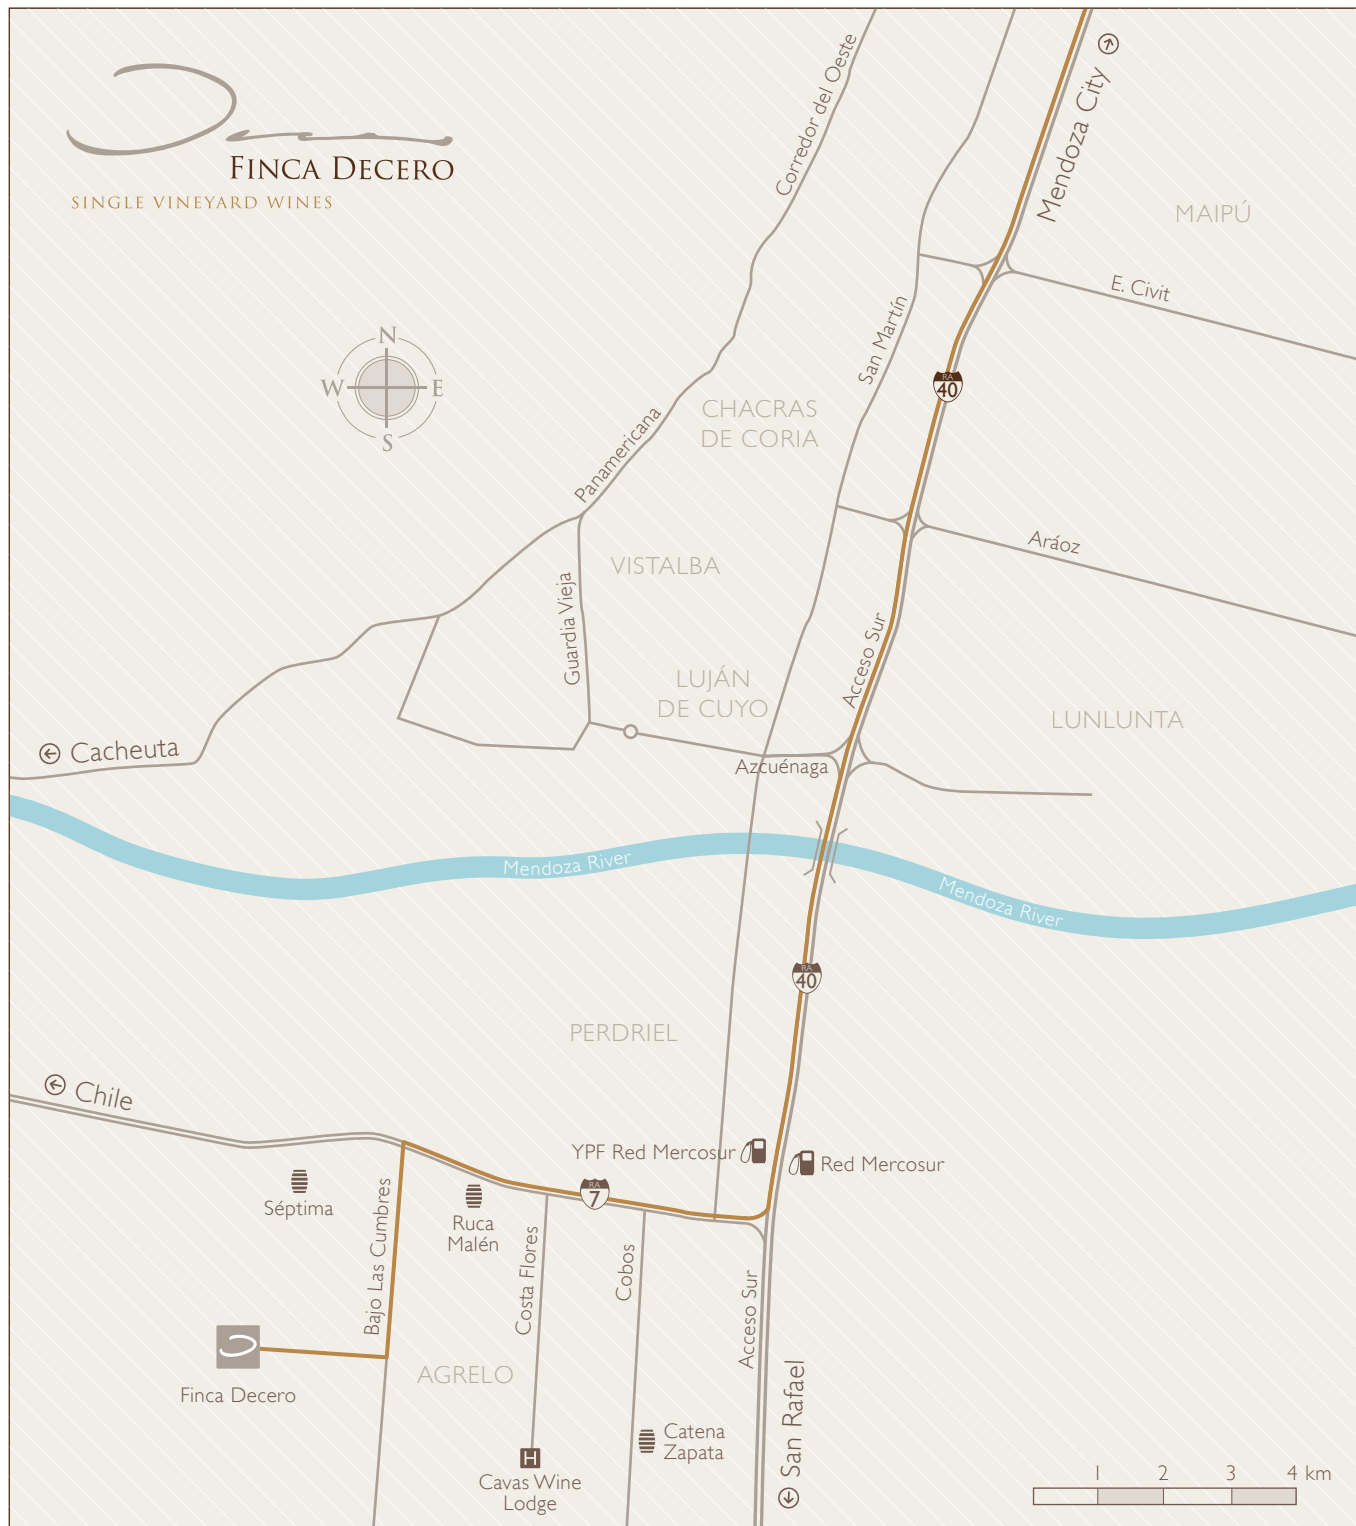

FINCA DECERO

SINGLE VINEYARD WINES

Directions from Mendoza to Finca Decero (by car)

- Head south on Acceso Sur for approximately 35 minutes
- Pass "YPF Red Mercosur" & immediately exit on Ruta 7 (to Chile)
- Continue 2 km along this road passing Ruca Malén winery
- Turn left onto Bajo las Cumbres
- Pass Séptima winery entrance on the right
- Continue 3 km along this road to Finca Decero on your right

Finca Decero

Bajo Las Cumbres 9003,
Agrelo, Mendoza, Argentina
Phone: +54 261 524 4748
E-mail: decero@decero.com
Website: www.decero.com