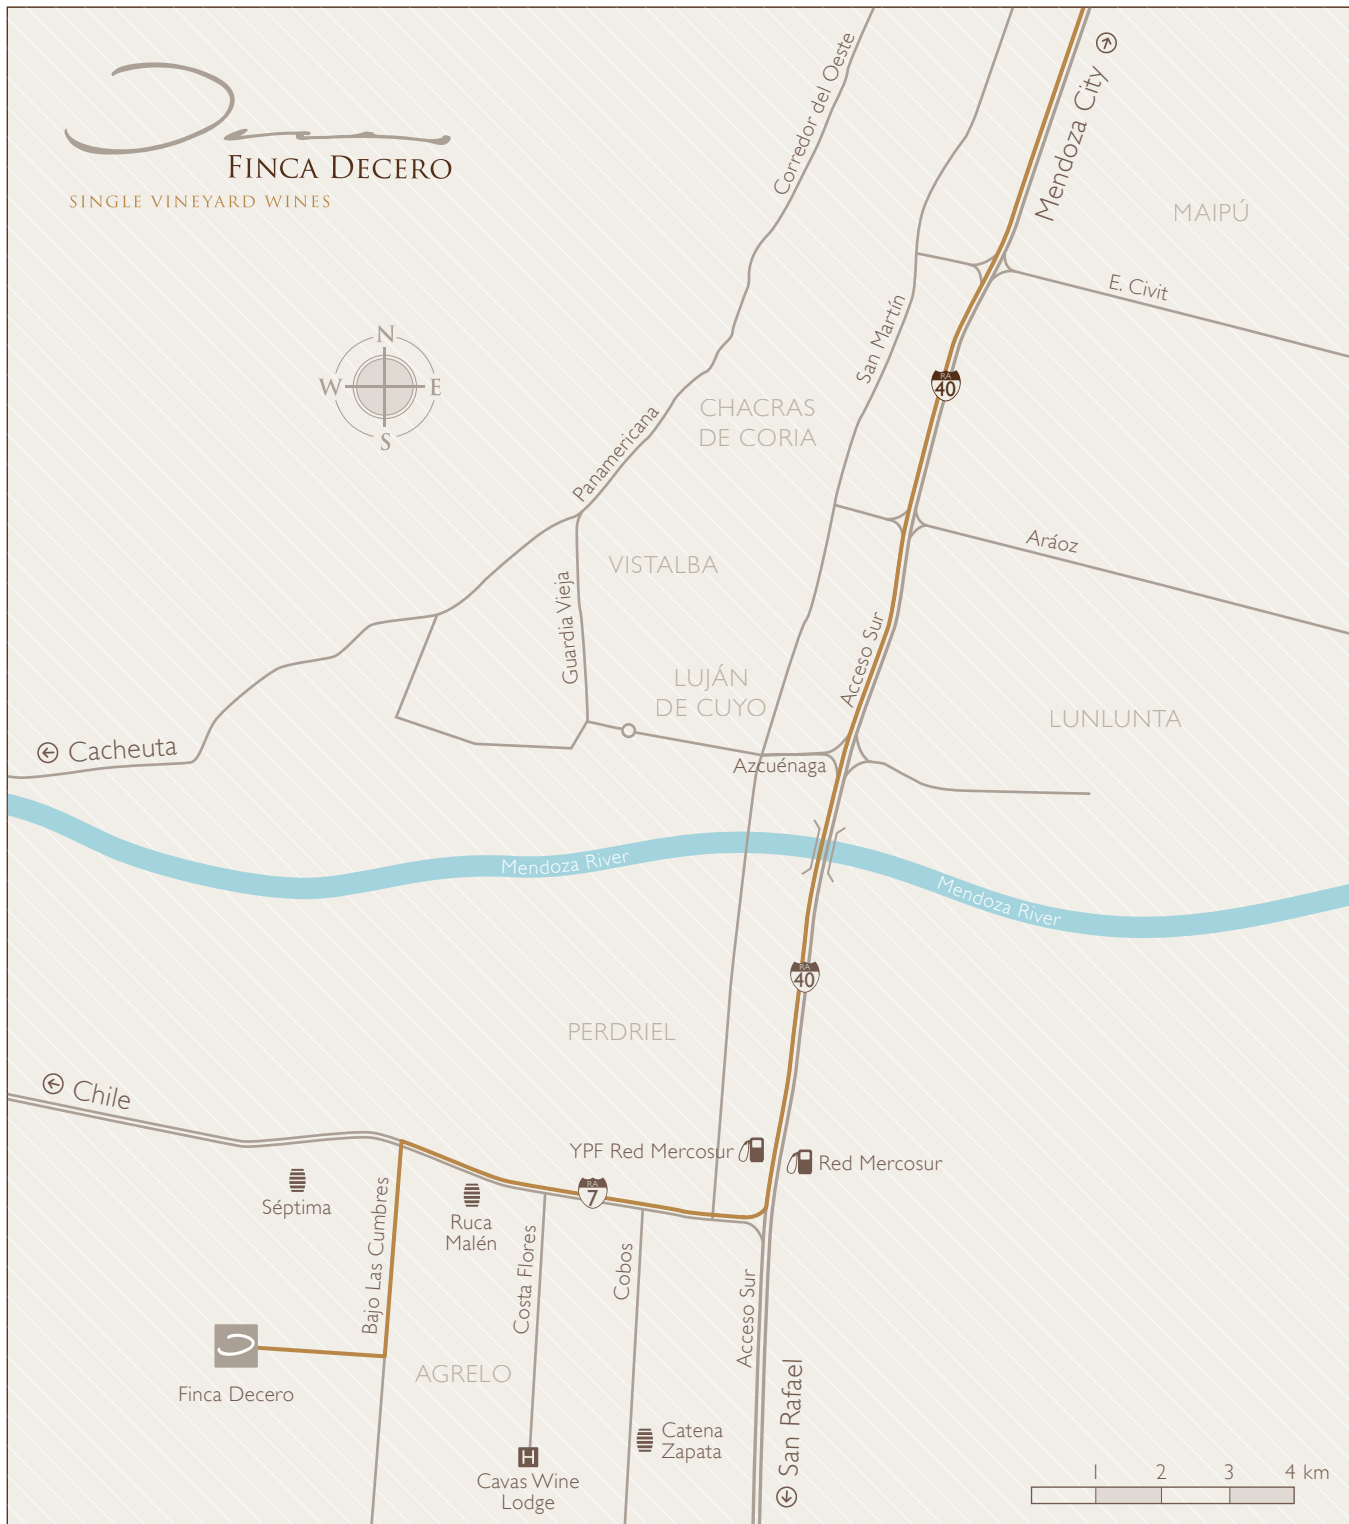

# FINCA DECERO

SINGLE VINEYARD WINES

## Directions from Mendoza to Finca Decero (by car)

- Head south on Acceso Sur for approximately 35 minutes
- Pass "YPF Red Mercosur" & immediately exit on Ruta 7 (to Chile)
- Continue 2 km along this road passing Ruca Malén winery
- Turn left onto Bajo las Cumbres
- Pass Séptima winery entrance on the right
- Continue 3 km along this road to Finca Decero on your right

### Finca Decero

Bajo Las Cumbres 9003,  
Agrelo, Mendoza, Argentina  
Phone: +54 261 524 4748  
E-mail: [decero@decero.com](mailto:decero@decero.com)  
Website: [www.decero.com](http://www.decero.com)